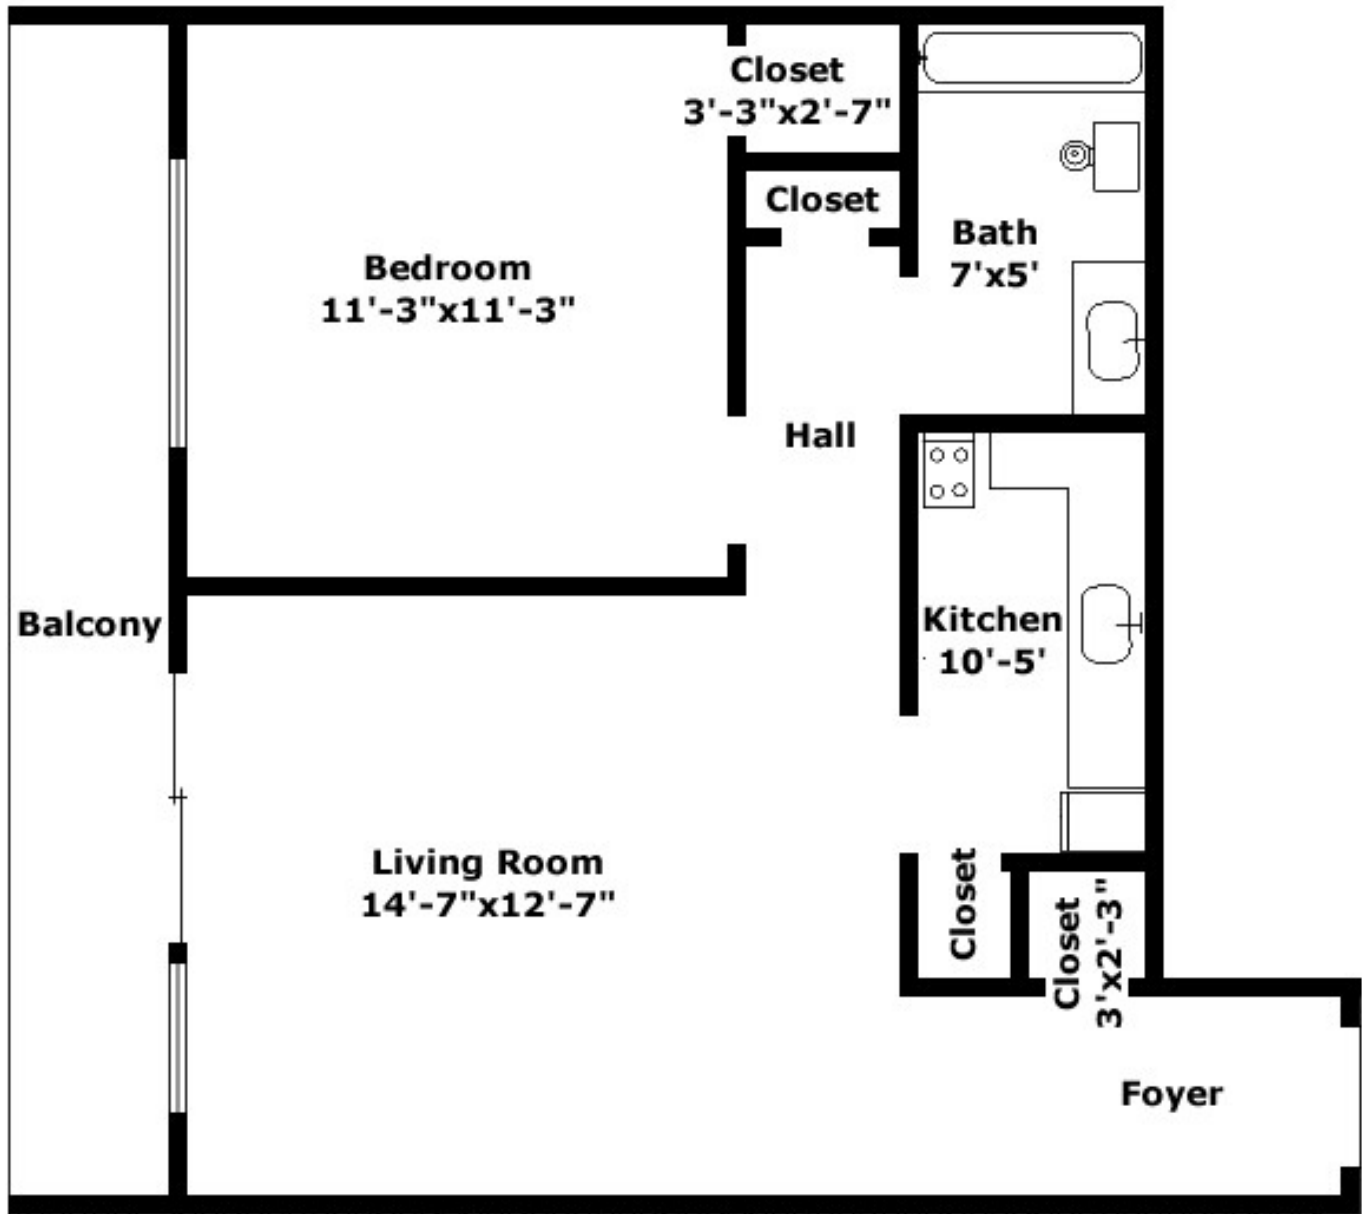

## **The Lexington**

1 Bedroom, 600 sq.ft. - From \$975/month\*

\* Parking Extra | Prices are subject to change without notice | Floorplans are not to scale and provided for reference only.

**Waldorf Apartments**  
130 Somerset Street West (@ Elgin)  
Ottawa, Ontario  
K2P 0H9

## The Essex

1 Bedroom, 670 sq.ft. - From \$995/month\*

\* Parking Extra | Prices are subject to change without notice | Floorplans are not to scale and provided for reference only.

**Waldorf Apartments**  
130 Somerset Street West (@ Elgin)  
Ottawa, Ontario  
K2P 0H9