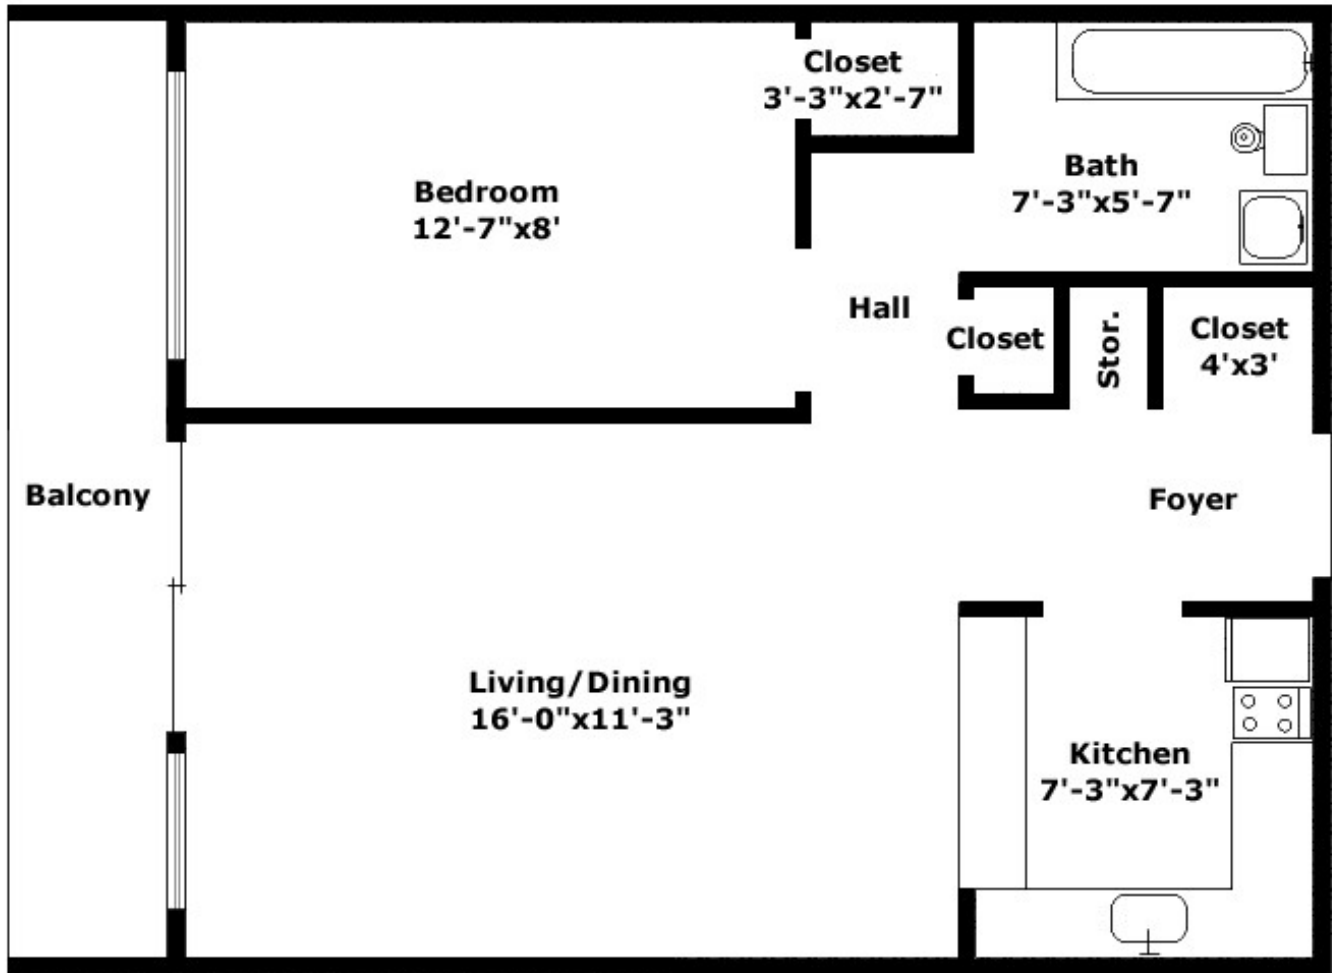

## The Aristocrat

1 Bedroom, 490 sq.ft. - From \$875/month\*

\* Parking Extra | Prices are subject to change without notice | Floorplans are not to scale and provided for reference only.

**TRIOLE INVESTMENTS LTD.**