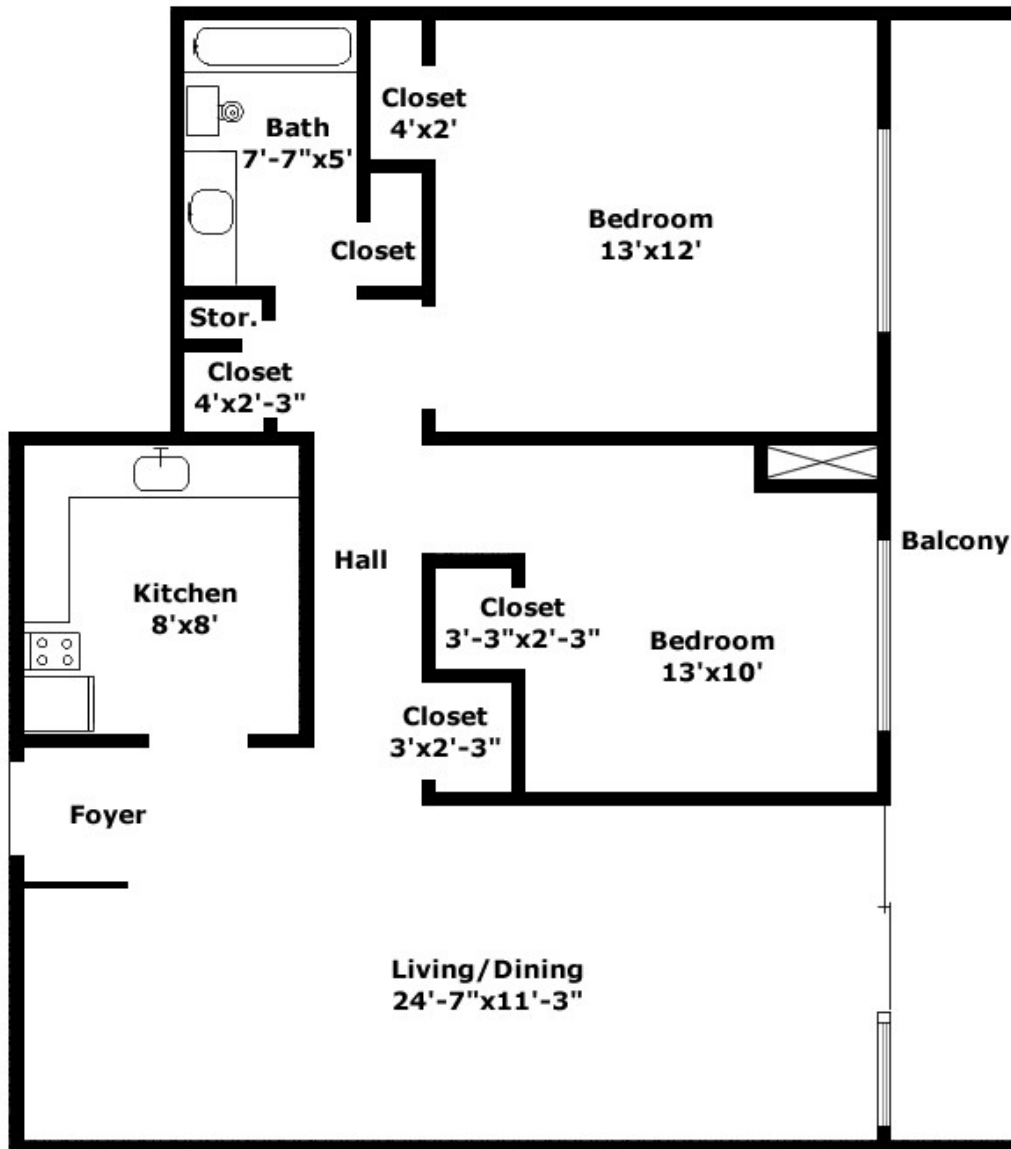

## The Essex

1 Bedroom, 670 sq.ft. - From \$995/month\*

\* Parking Extra | Prices are subject to change without notice | Floorplans are not to scale and provided for reference only.

**Waldorf Apartments**  
130 Somerset Street West (@ Elgin)  
Ottawa, Ontario  
K2P 0H9

## The Astoria

2 Bedroom, 895 sq.ft. - From \$1,350/month\*

\* Parking Extra | Prices are subject to change without notice | Floorplans are not to scale and provided for reference only.