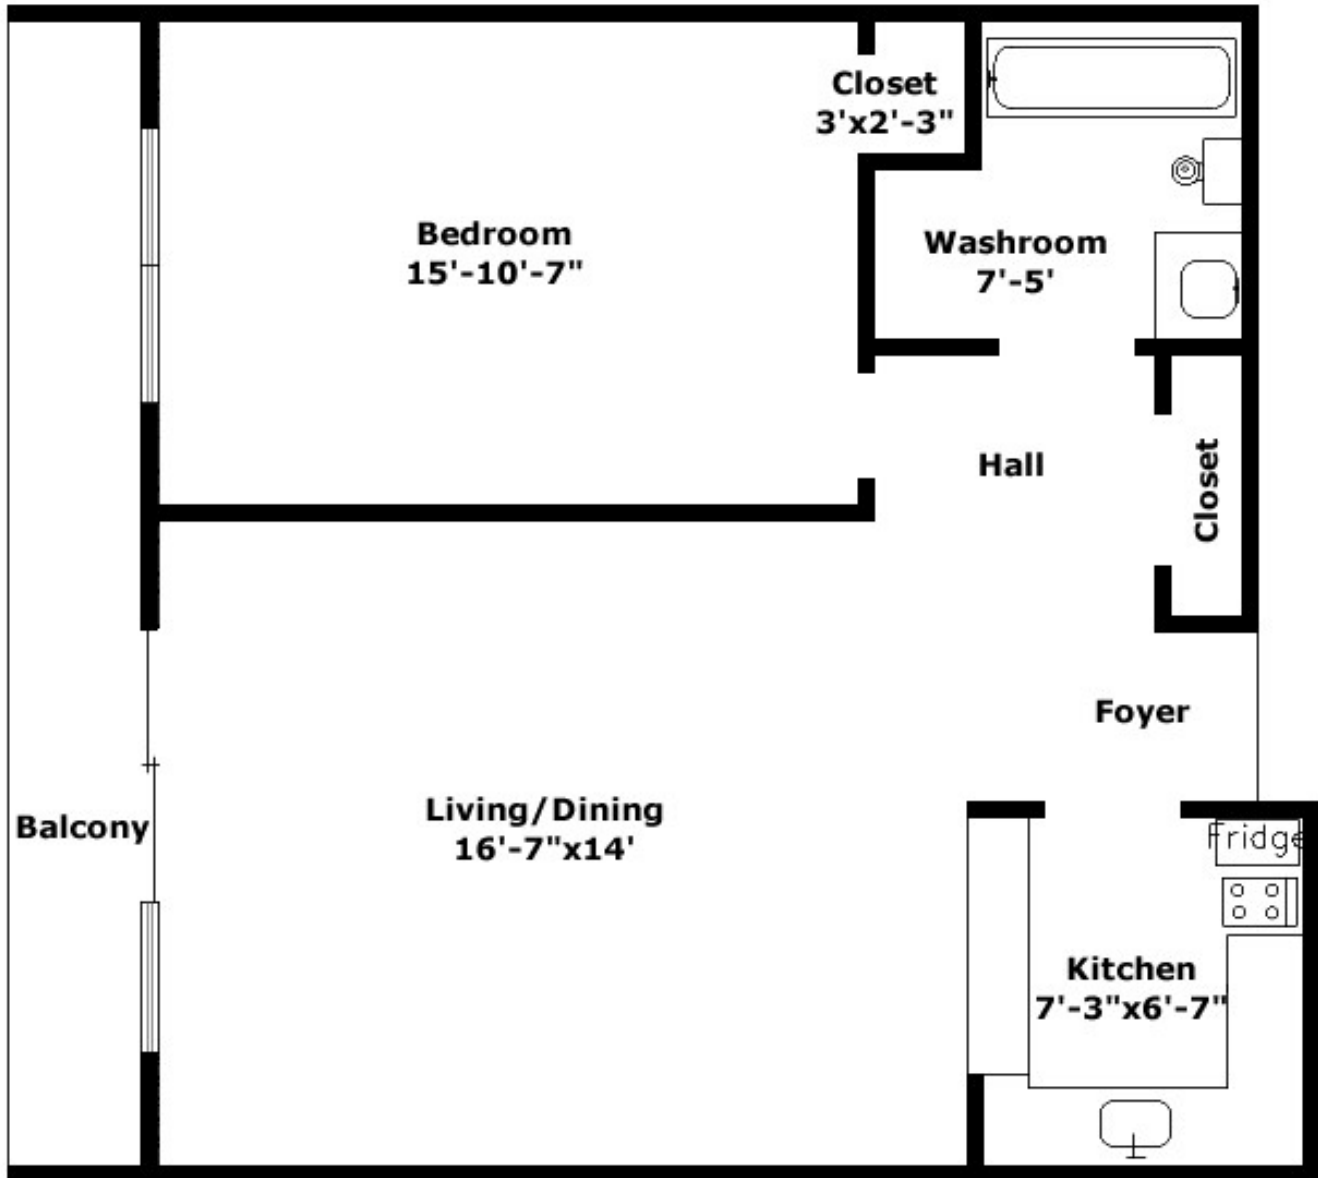

TRIOLE INVESTMENTS LTD.

Waldorf Apartments
130 Somerset Street West (@ Elgin)
Ottawa, Ontario
K2P 0H9

Phone: 613-233-5053

Fax: 613-235-9616

E-mail: waldorf@trioleinvestments.com

Website: www.trioleinvestments.com/waldorf

The Lexington

1 Bedroom, 600 sq.ft. - From $975/month*

* Parking Extra | Prices are subject to change without notice | Floorplans are not to scale and provided for reference only.