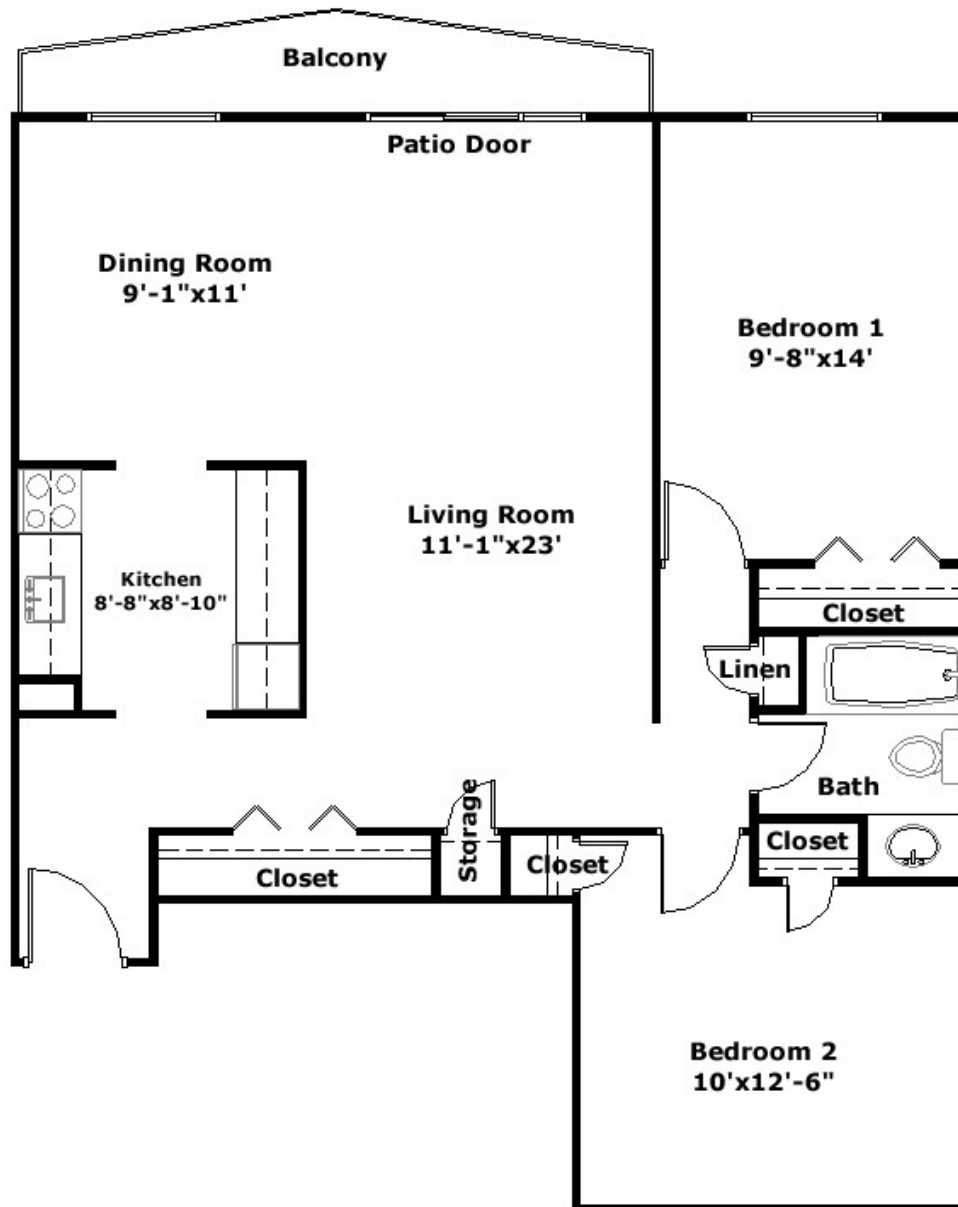

TRIOLE INVESTMENTS LTD.

Phoenix Apartments

1316 Carling Avenue

Ottawa, Ontario

K1Z 7L1

Tel: 613-728-8126

Fax: 613-235-9616

E-mail: phoenix@trioleinvestments.com

Website: www.trioleinvestments.com/phoenix

The Casa Grande

2 Bedroom , 872 sq.ft. - From $1,050/month*

* Parking Extra | Prices are subject to change without notice | Floorplans are not to scale and provided for reference only.