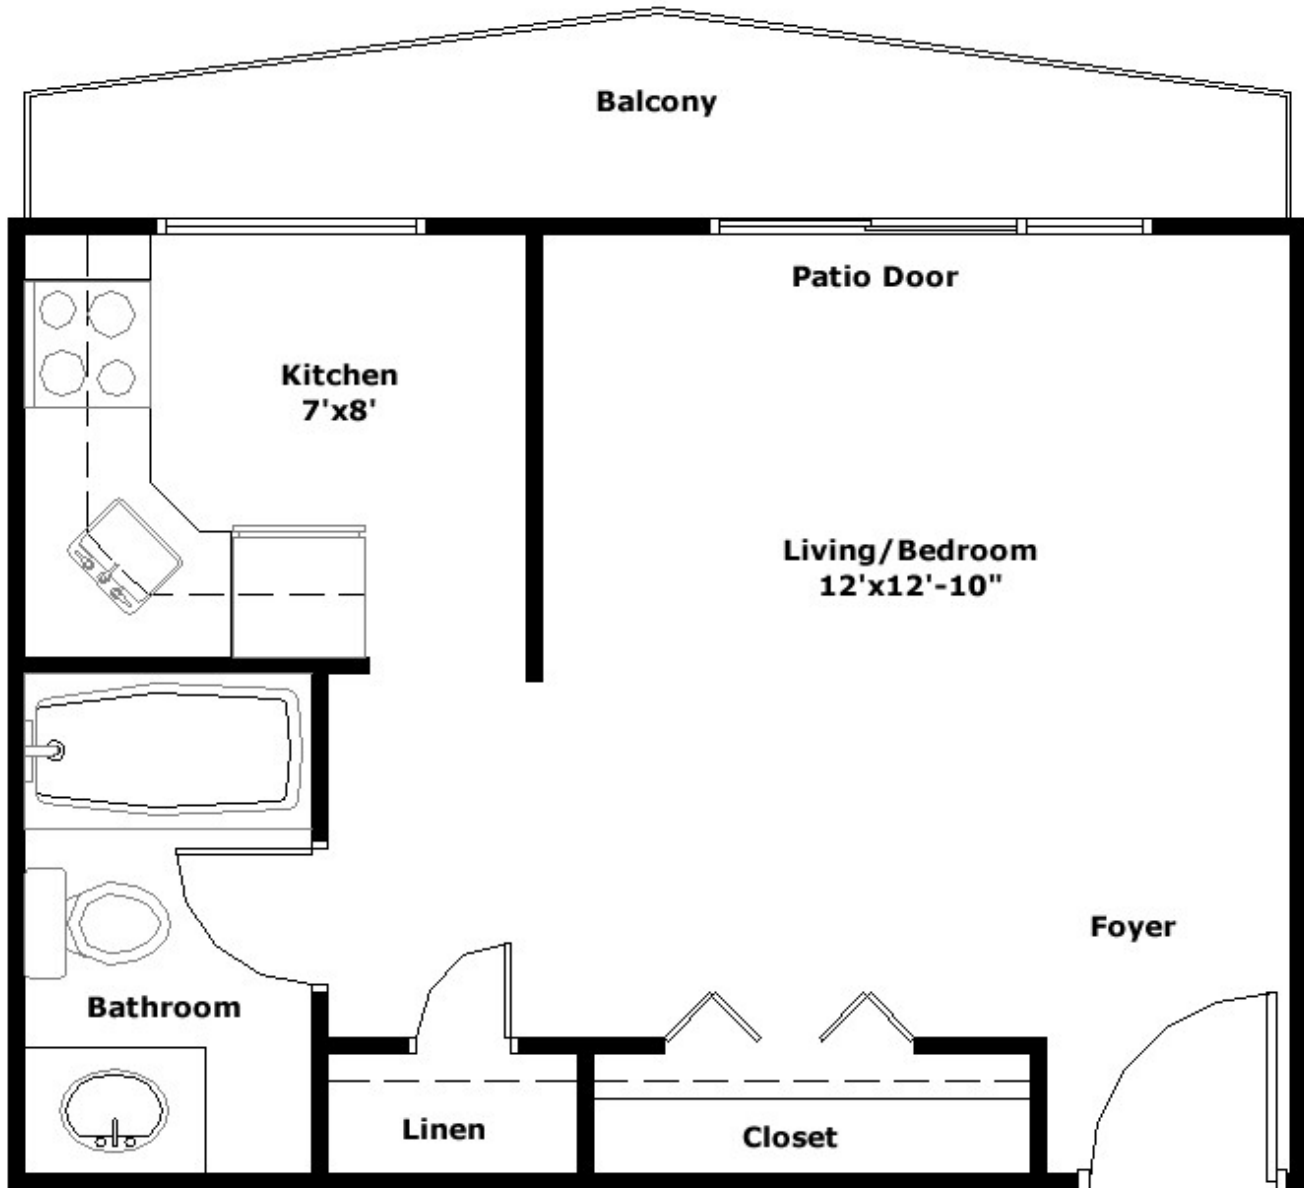

Website: www.trioleinvestments.com/phoenix

The El Chorro

Small Bachelor, 307 sq.ft. - From \$650/month*

* Parking Extra | Prices are subject to change without notice | Floorplans are not to scale and provided for reference only.