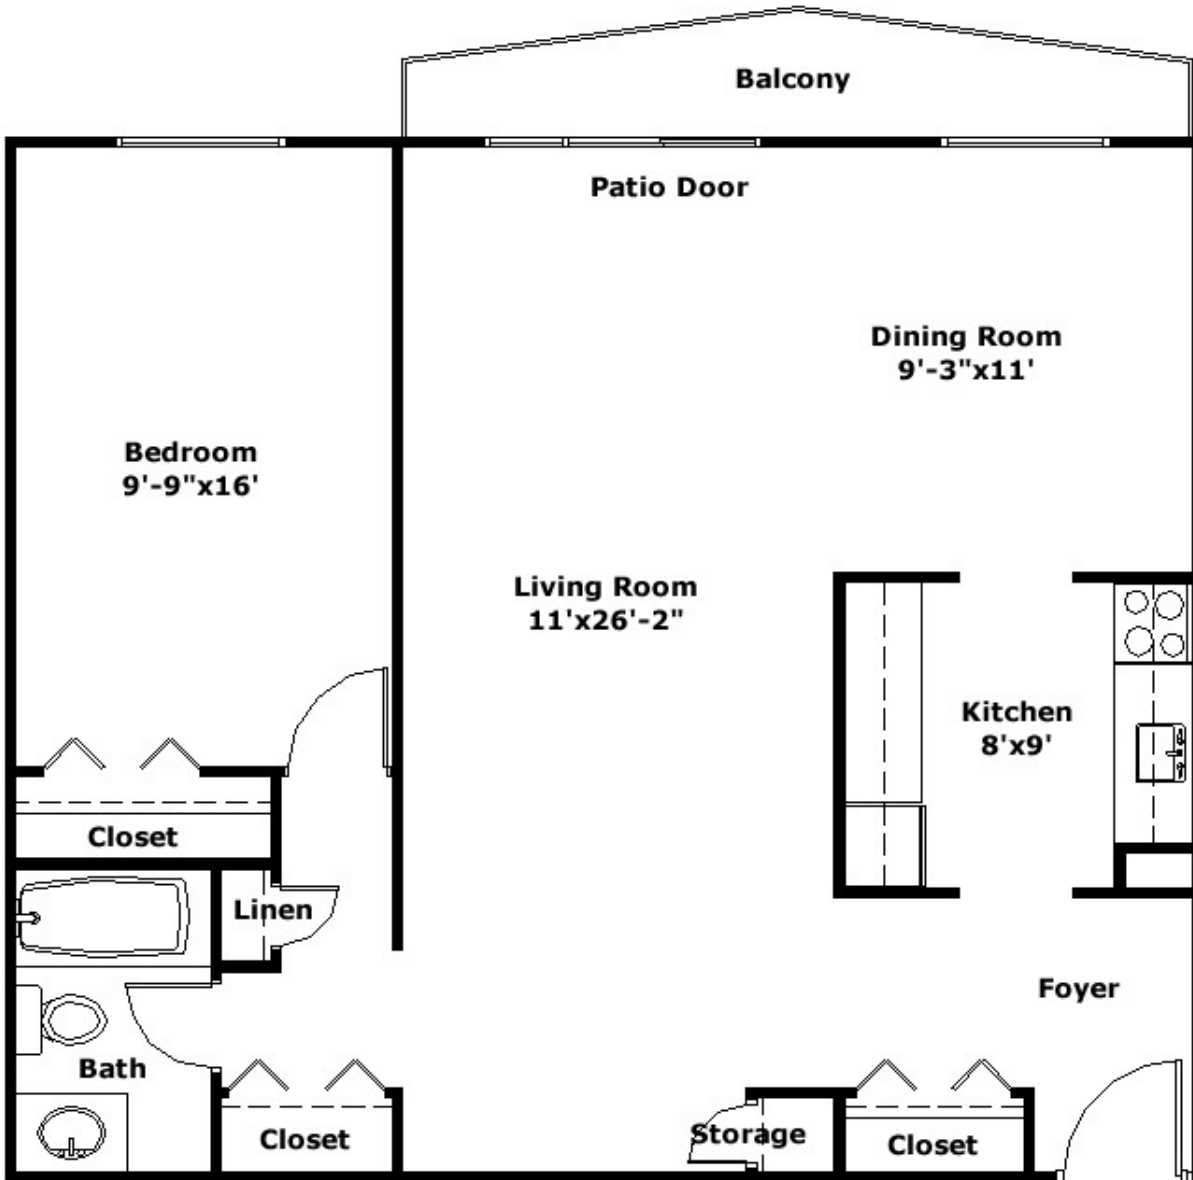

Website: www.trioleinvestments.com/phoenix

The Arizona

Large 1 Bedroom , 810 sq.ft. - From \$950/month*

* Parking Extra | Prices are subject to change without notice | Floorplans are not to scale and provided for reference only.