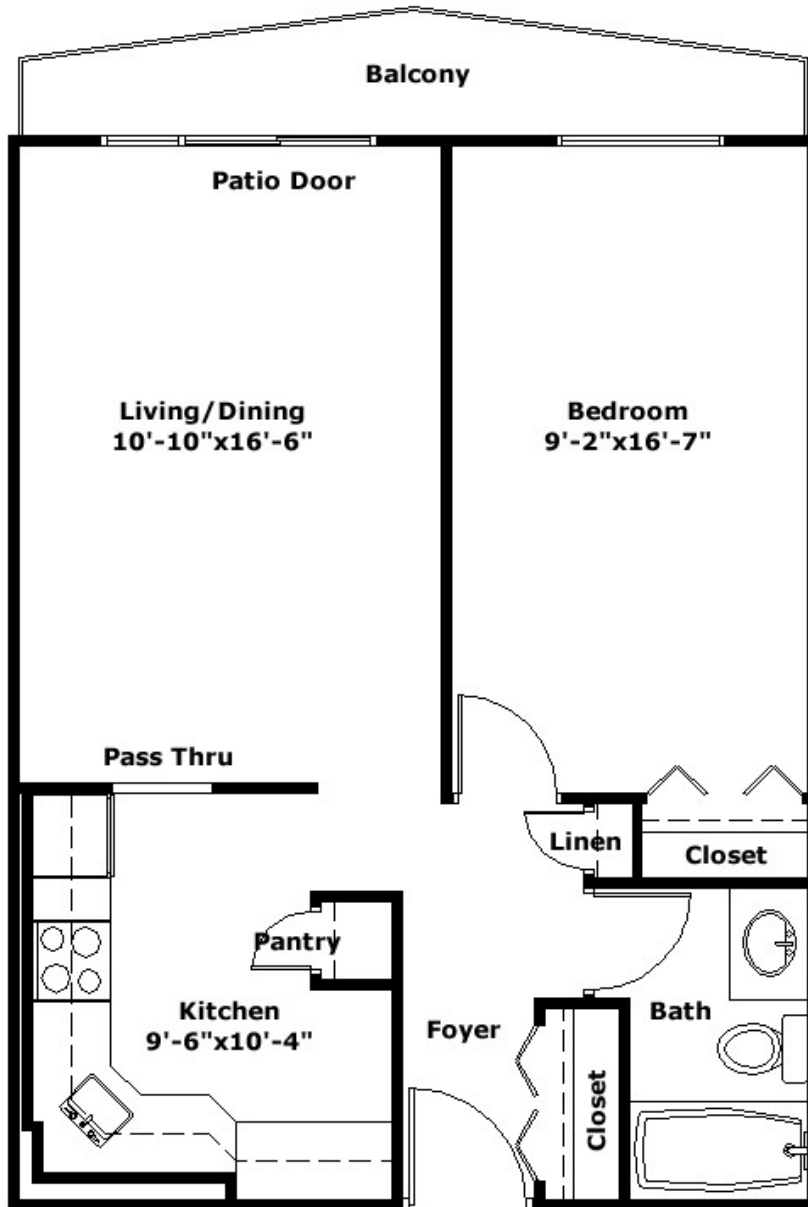

TRIOLE INVESTMENTS LTD.

Phoenix Apartments

1316 Carling Avenue

Ottawa, Ontario

K1Z 7L1

Tel: 613-728-8126

Fax: 613-235-9616

E-mail: phoenix@trioleinvestments.com

Website: www.trioleinvestments.com/phoenix

The Phoenician

Small 1 Bedroom, 550 sq.ft. - From $850/month*

* Parking Extra | Prices are subject to change without notice | Floorplans are not to scale and provided for reference only.