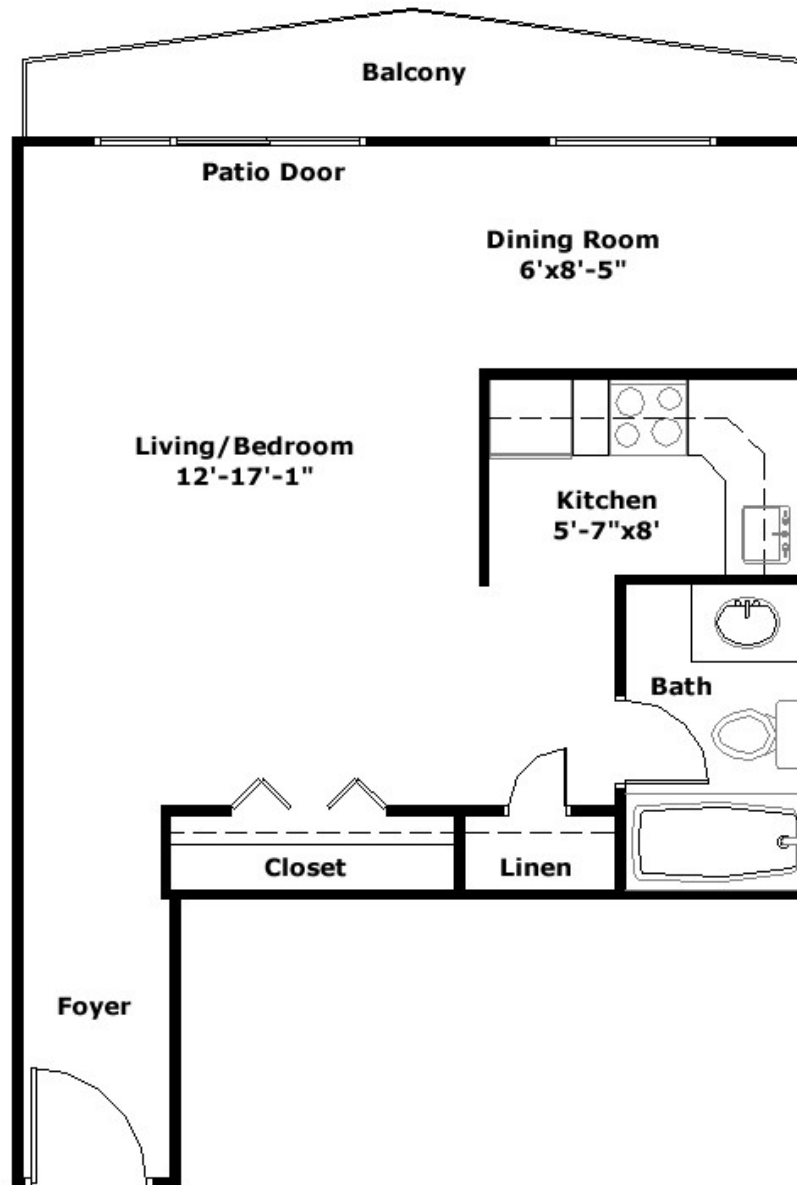

Website: www.trioleinvestments.com/phoenix

The El Chorro

Small Bachelor, 307 sq.ft. - From \$650/month*

* Parking Extra | Prices are subject to change without notice | Floorplans are not to scale and provided for reference only.

Website: www.trioleinvestments.com/phoenix

The Saguaro

Large Bachelor, 388 sq.ft. - From \$695/month*

* Parking Extra | Prices are subject to change without notice | Floorplans are not to scale and provided for reference only.